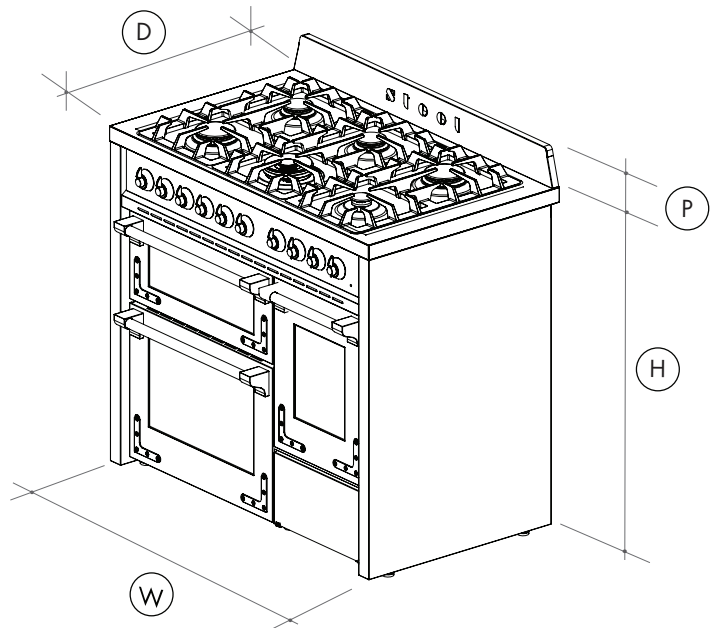

SAFETY & THOUGHTFULNESS

- flame failure safety valve will stop the gas supply if required
- integrated electronic ignition to all burners
- removeable WOK cradle stabilises larger style WOK's when in use
- matt black enamelled cast iron grates, which are continuous across the cooking surface, allow for easy movement of pots and pans from one burner to another without the need to lift them
- stamped single piece cooktop: no fastening screws hinder perfect cleaning and maintenance

X10FFF-6 100cm Freestanding Cooker with Gas Cooktop

Stile in cucina

- W** 1000mm
- H** 900mm (without rear panel)
- P** 100mm
- D** 600mm
635mm (to door handle)

NB: drawings are not to scale — for detailed installation instructions, please refer to user guide.

100cm Freestanding Cooker with Gas Hob

Total oven power: 5.7 kw/h
Total cooktop power: 0.006 kw/h
Total power: 5.7 kw/h

SC01052025

DISCLAIMER

Worldwide appliances Pty Ltd, is continually seeking ways to improve the design specifications, aesthetics and production techniques of its products. As a result alterations to our products and designs take place continually. Whilst every effort is made to produce information and literature that is up to date, this brochure should not be regarded as an infallible guide to the current specifications, nor does it constitute an offer for the sale of any particular product. Product dimensions indicated in our literature is indicative only. Actual product only should be used to define dimension cut outs. Distributors, and retailers are not agents of Eurolinx or Worldwide appliances and are not authorised to bind Worldwide appliances by any express or implied undertaking or representation.