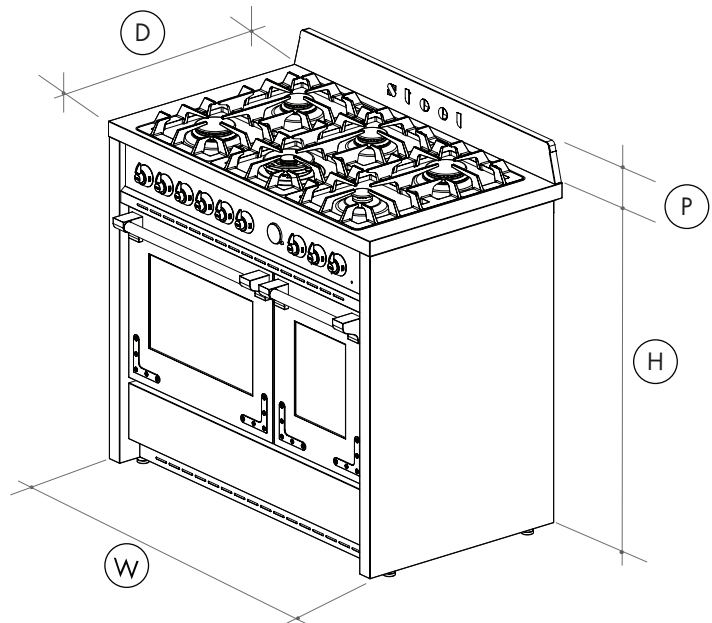

## X10FF-6 100cm Freestanding Cooker with Gas Cooktop

Stile in cucina

- W** 1000mm
- H** 900mm (without rear panel)
- P** 100mm
- D** 600mm  
634mm (to door handle)

NB: drawings are not to scale — for detailed installation instructions, please refer to user guide.